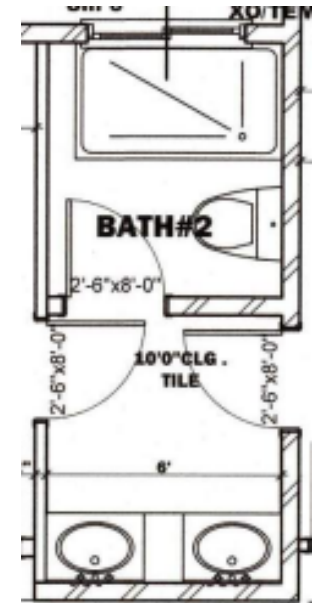

MASTER BATH

MASTER BATH

BEDROOM #2

MinkaAire Simple 52"

BATH #2

Hinkley Lighting Vaughn 2 Light 25"

(IN OUR INVENTORY)

COUNTERTOP
Pental Quartz Sono Reale