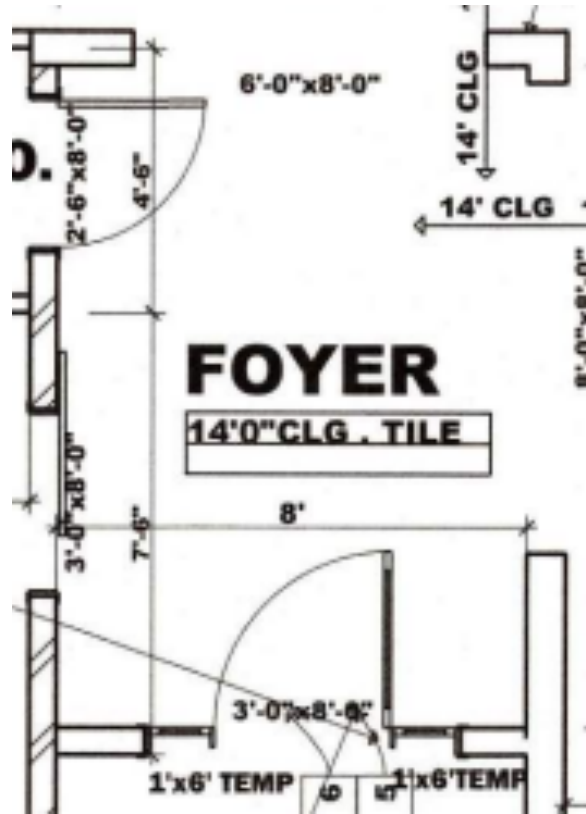

FOYER

Caylah Cluster Cylinder

FAMILY ROOM

MinkaAire Simple 52"

FIREPLACE MATERIAL:
 EMSER TECHNIQUE IVORY
 12 X 24 VERTICAL STACKED
 GROUT: 1/16" #545 Bleached Wood
 TRIM: Schluter Blanke Moonstone

KITCHEN