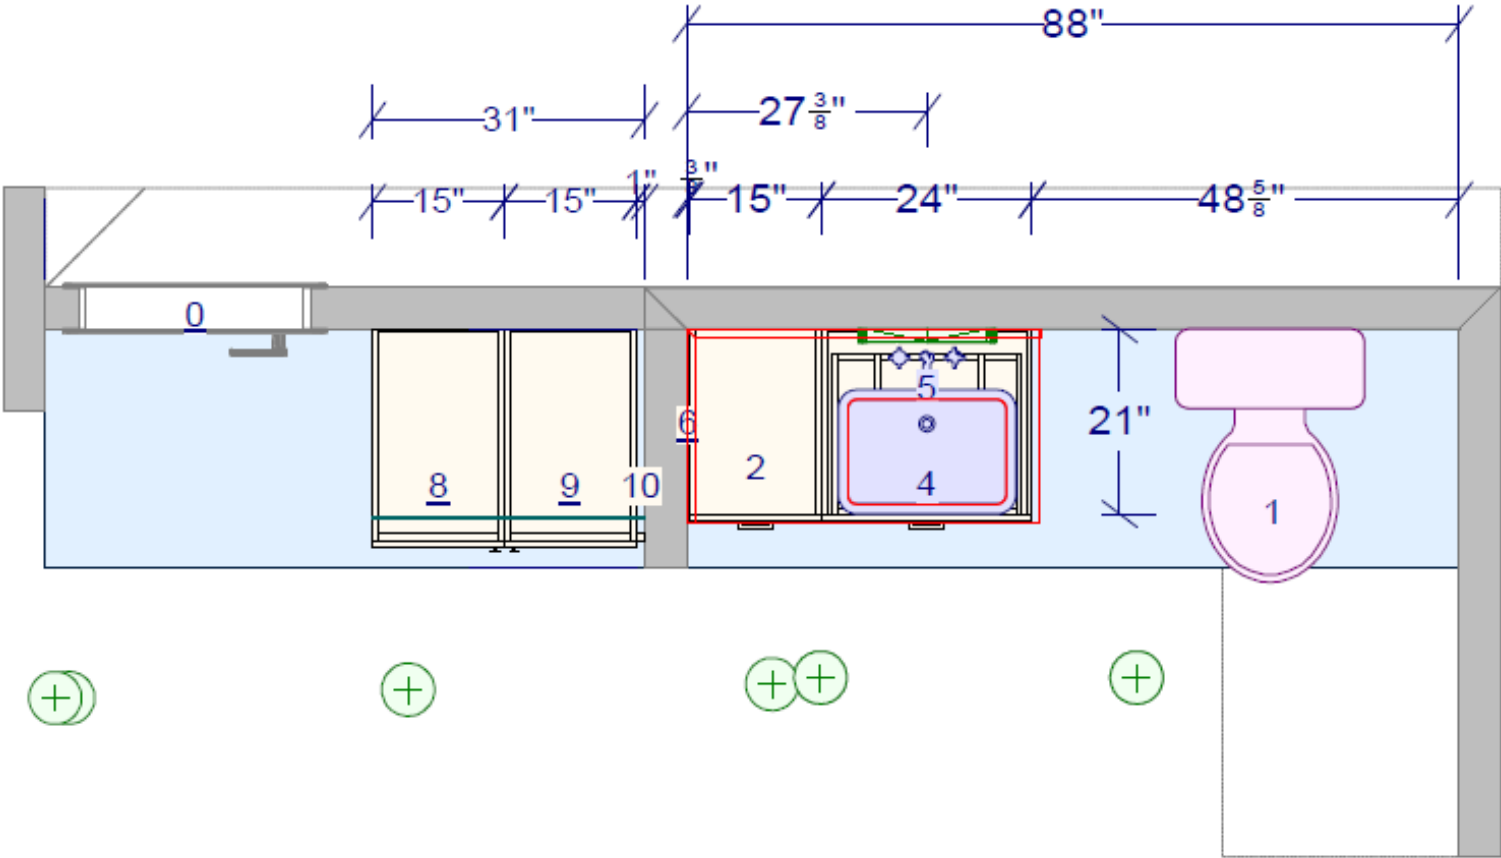

POWDER BATH

POWDER