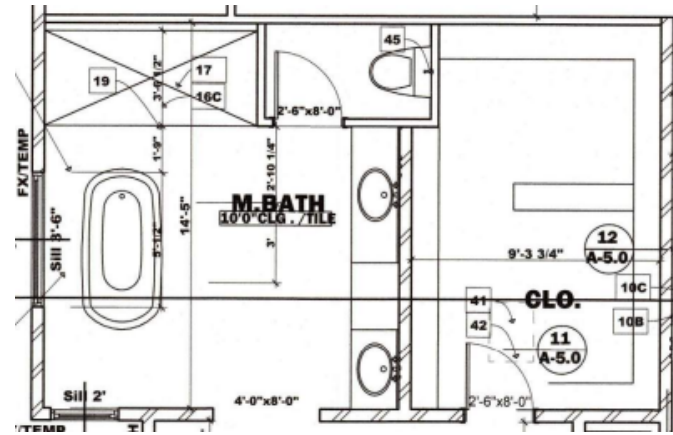

(IN OUR INVENTORY)

SHOWER WALL TILE (TO CEILING)

TILEBAR Enso Ash Beige

Stacked

(IN OUR INVENTORY) 120SF AVAILABLE

GROUT 1/16": #545 Bleached Wood

Schluter: TBD

MASTER BATH