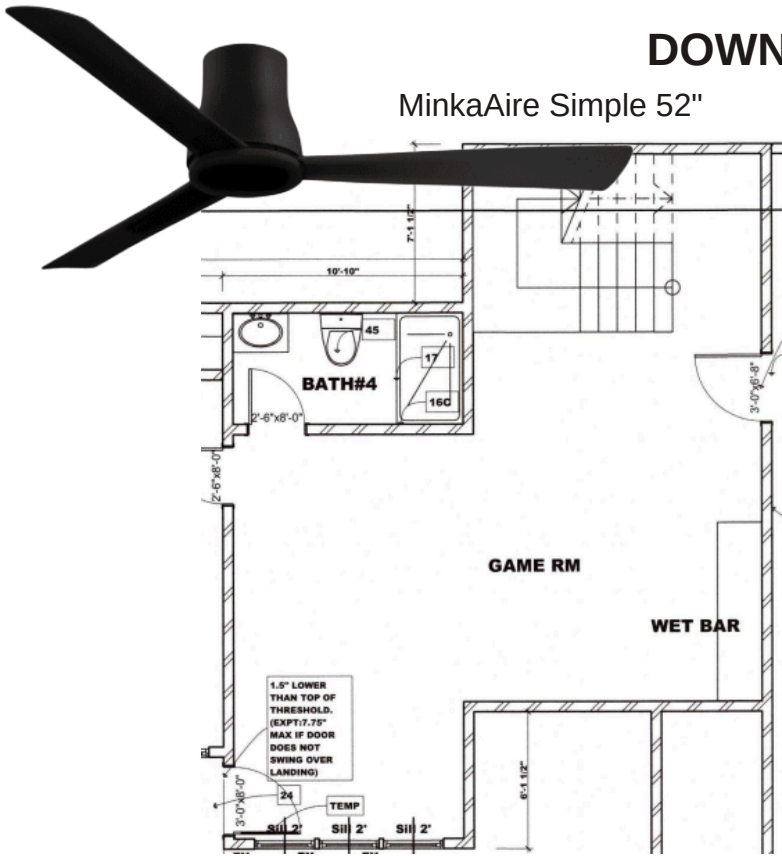

DOWNSTAIRS GAME ROOM

MinkaAire Simple 52"

Wet Bar

COUNTERTOP
Pental Quartz Sono Reale

FULL BACKSPLASH
ARIZONA TILE FLASH BAR - LEAD 5 X 10
Grout 1/16" - #640 Arctic White

DOWNSTAIRS GAME ROOM

DOWNSTAIRS GAME ROOM