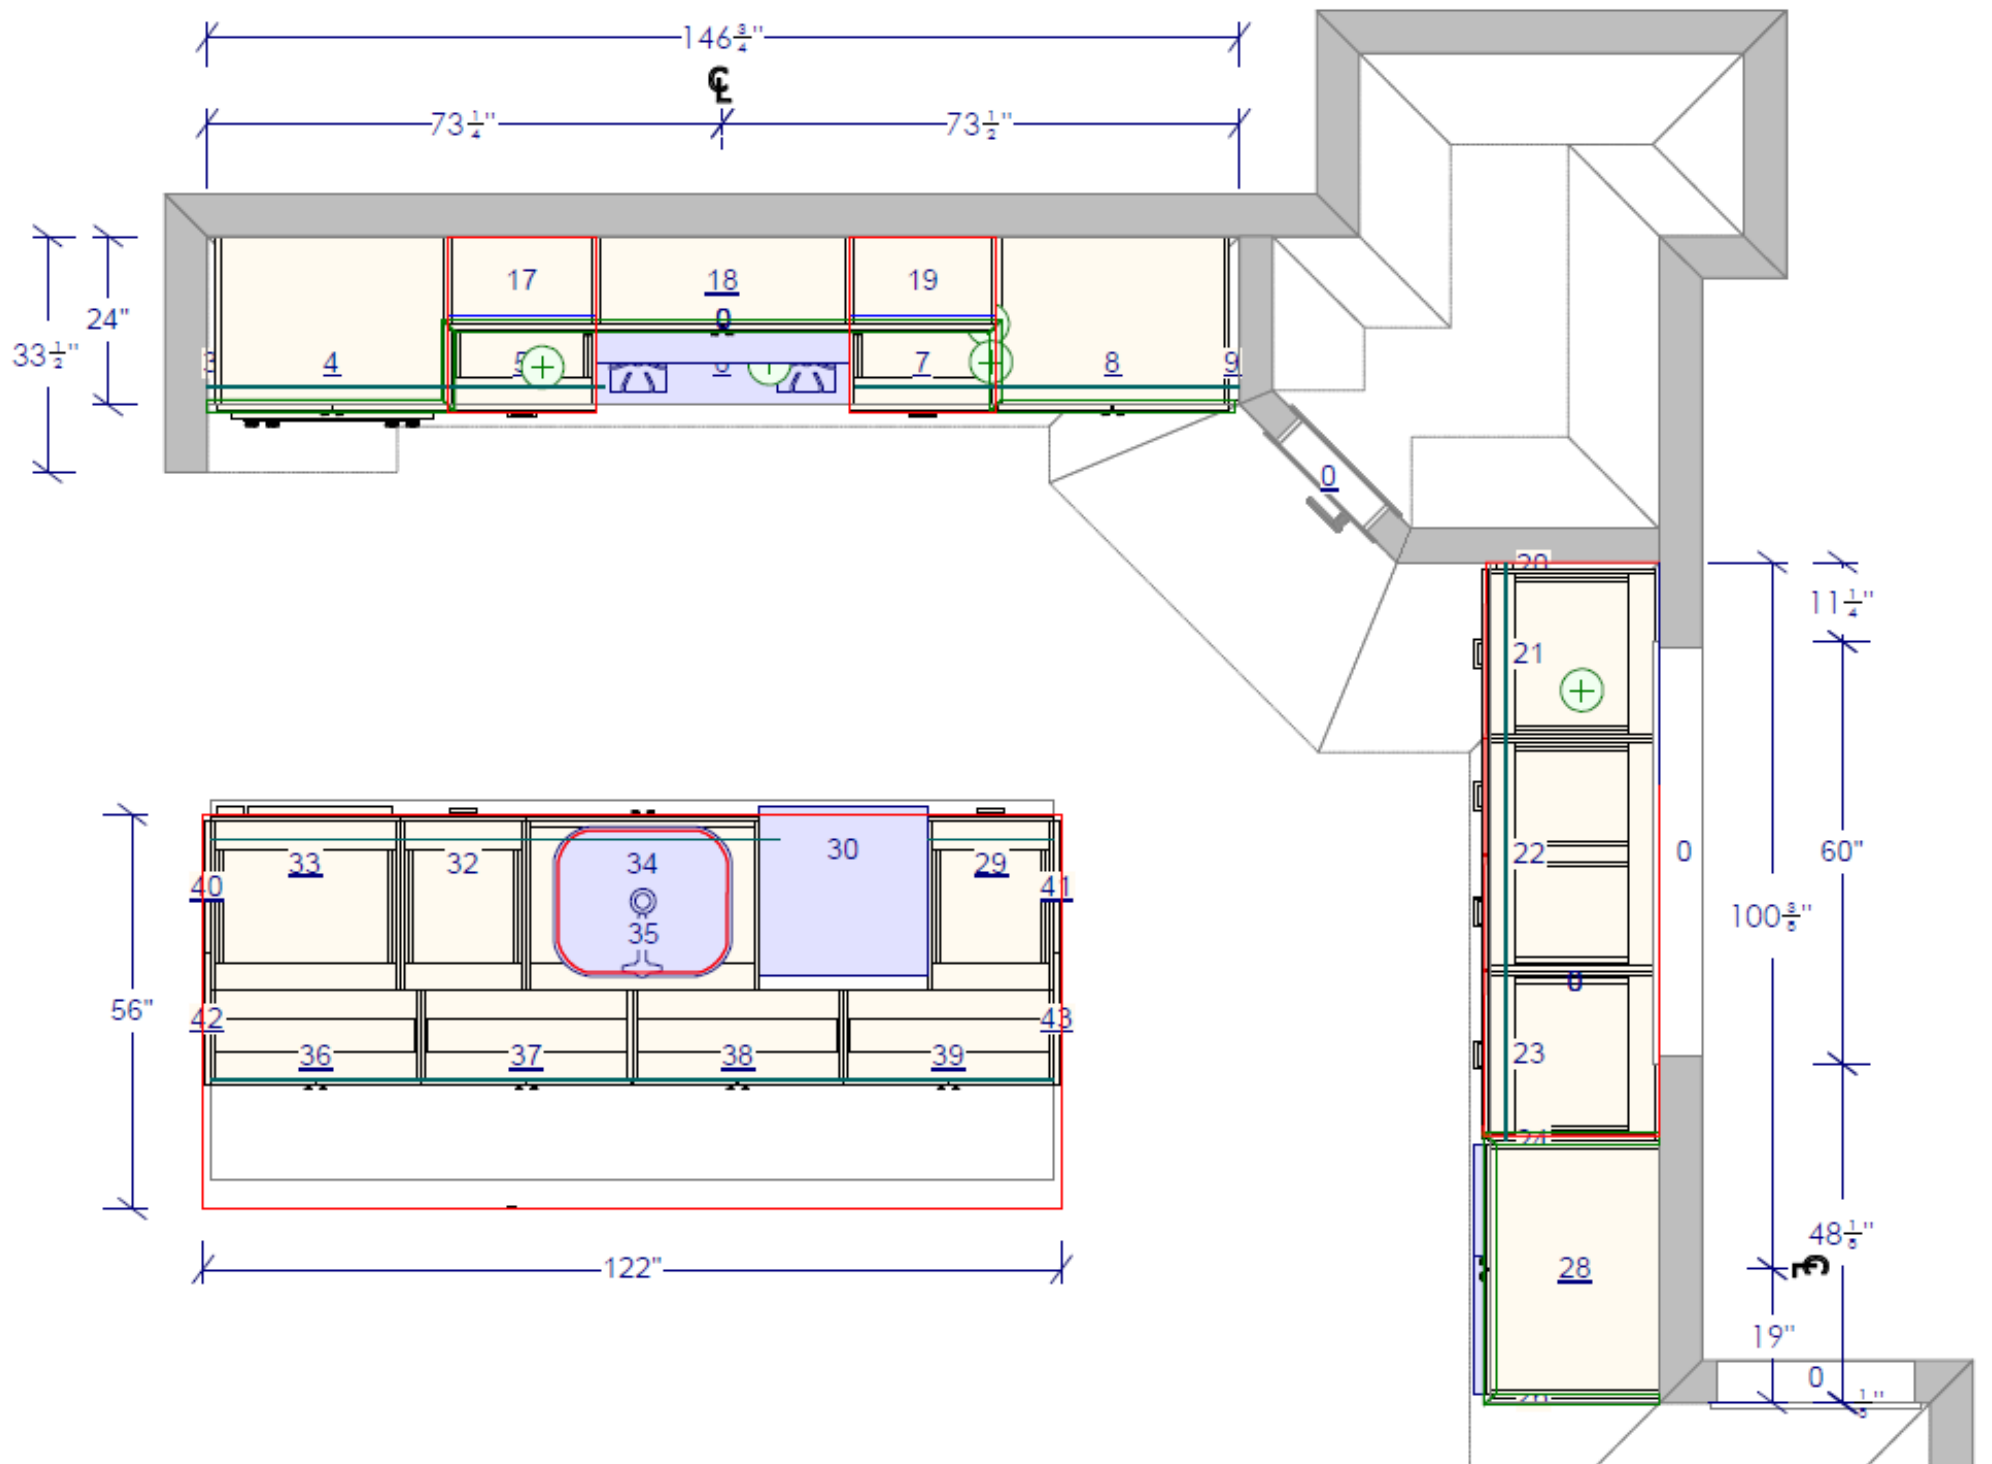

Amerock Versa 7-9/16

Ruvati Roma Pro 33" Undermount Single Basin

COUNTERTOPS; MSI QUARTZ SOLITAJ

APPLIANCES

KITCHEN

KITCHEN

KITCHEN

KITCHEN