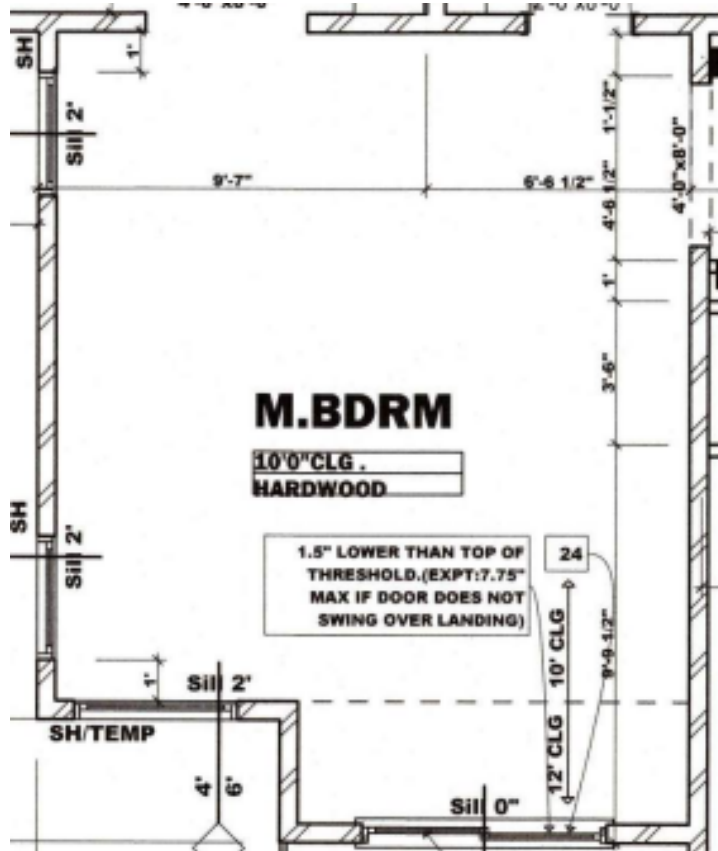

(IN OUR INVENTORY)

SHOWER WALL TILE (TO CEILING)

TILEBAR Enso Ash Beige

Stacked

(IN OUR INVENTORY) 120SF AVAILABLE

GROUT 1/16": #545 Bleached Wood

Schluter: TBD

MASTER BATH