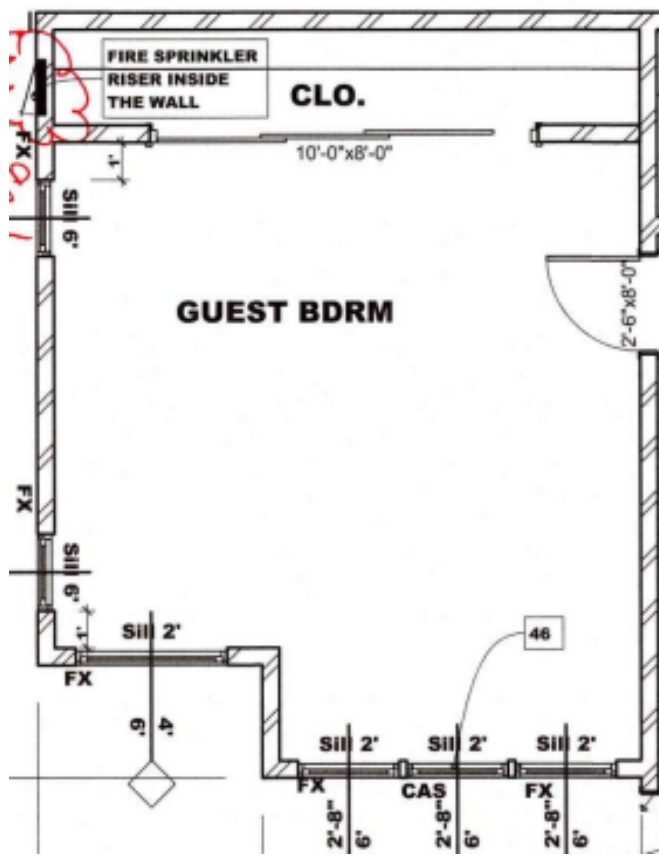

TILE SHOWER FLOOR:
Arizona Tile Reflection Mercury
Grout: #542 Graystone

TILE FLOOR:
Emser 23 x 47
Network Gray 1/3 offset
Grout: #335 Winter Gray

BATHROOM #3

Legge
3: VV

DOWNSTAIRS GUEST BEDROOM

MinkaAire Simple 52"