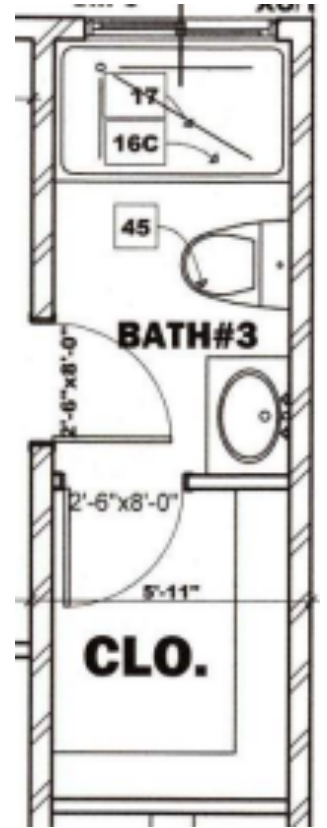

COUNTERTOP
Pental Quartz Sono Reale

TILE FLOOR:
Emser 23 x 47
Network Gray 1/3 offset
Grout: #335 Winter Gray