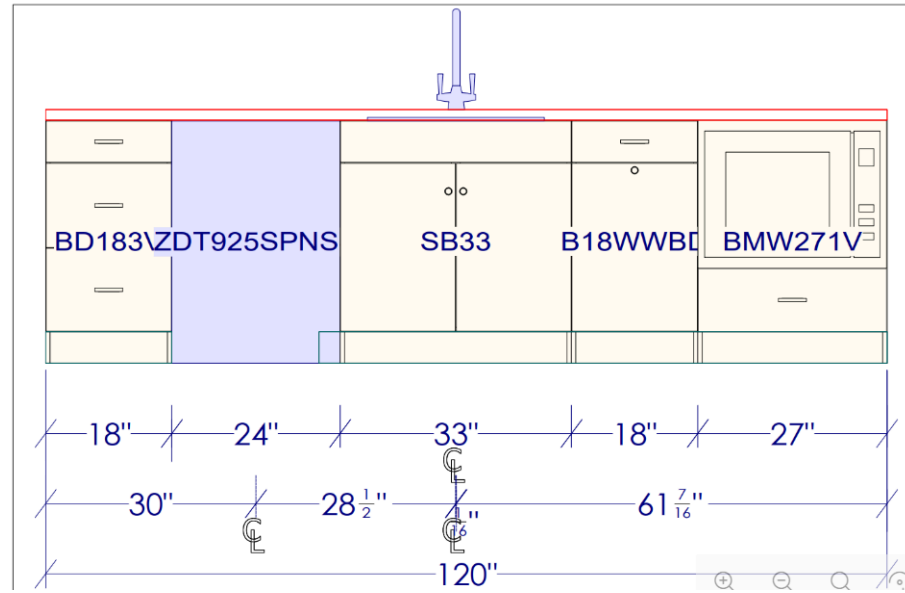

Amerock Versa 7-9/16

Ruvati Roma Pro 33" Undermount Single Basin

COUNTERTOPS; MSI QUARTZ SOLITAJ

APPLIANCES

KITCHEN

KITCHEN

KITCHEN

KITCHEN