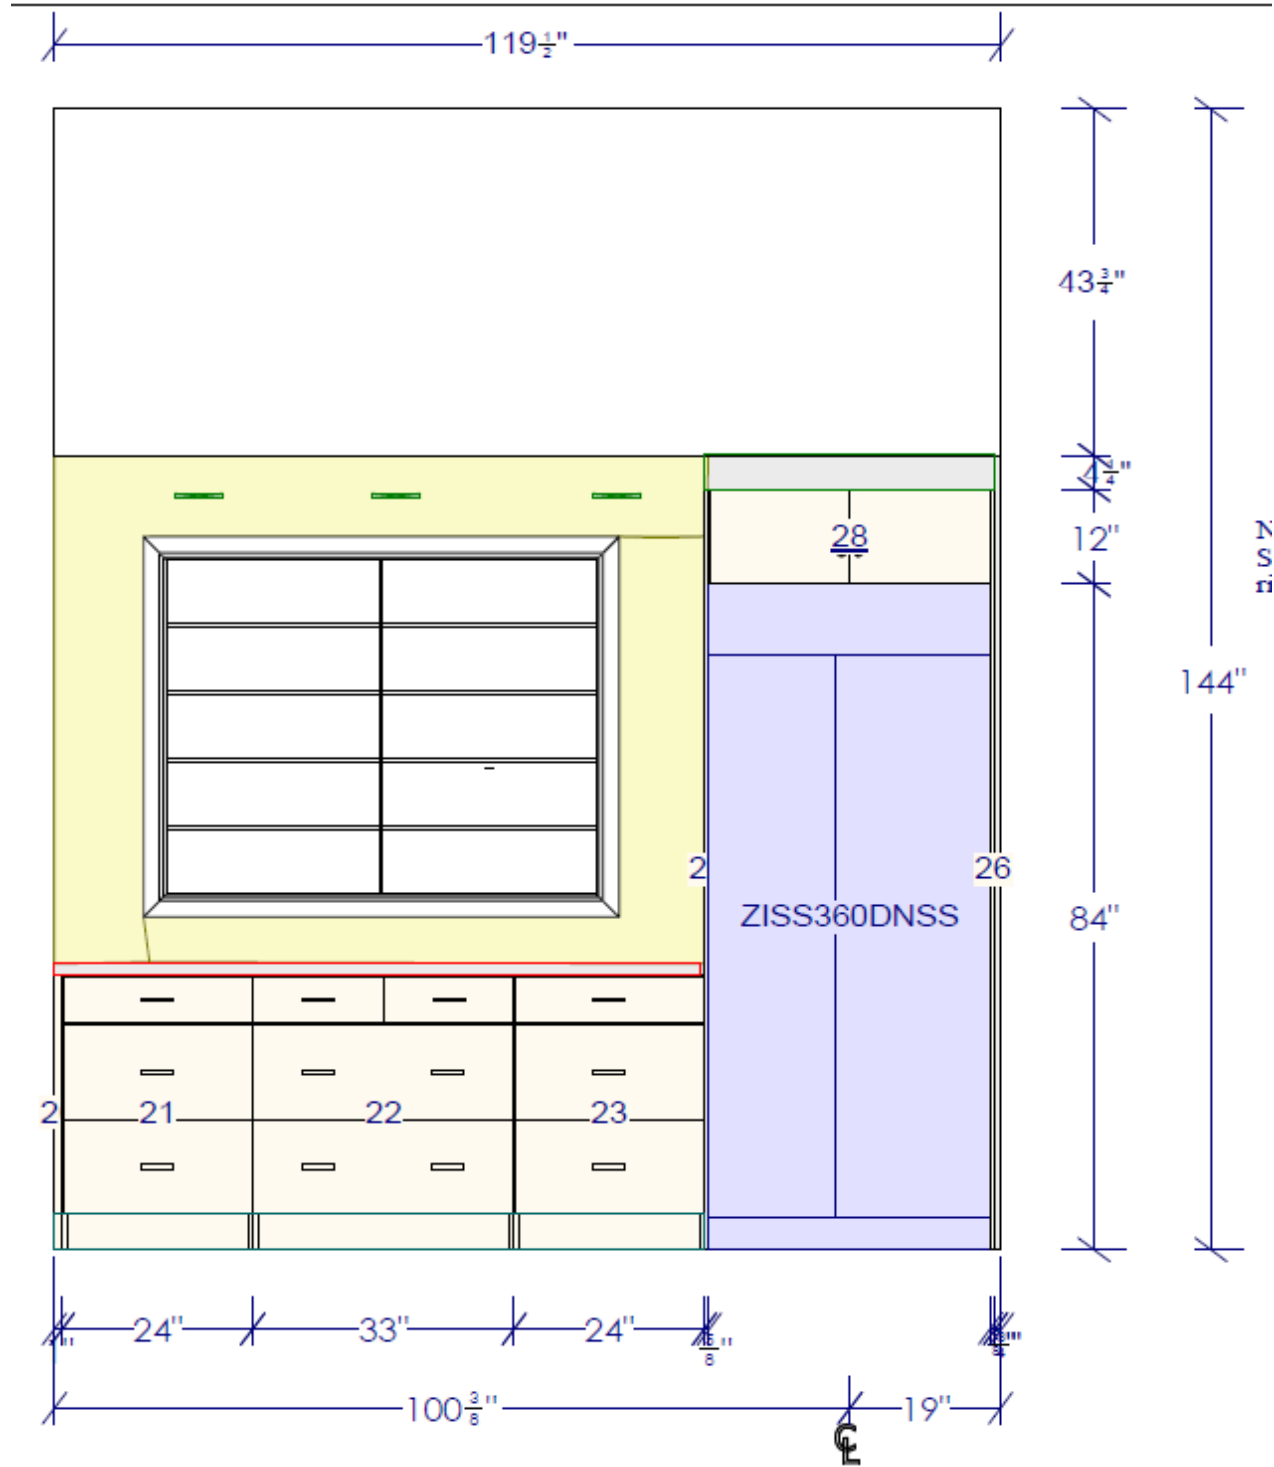

Amerock Versa 7-9/16

Ruvati Roma Pro 33" Undermount Single Basin

COUNTERTOPS; MSI QUARTZ SOLITAJ

APPLIANCES

KITCHEN

KITCHEN

KITCHEN

KITCHEN