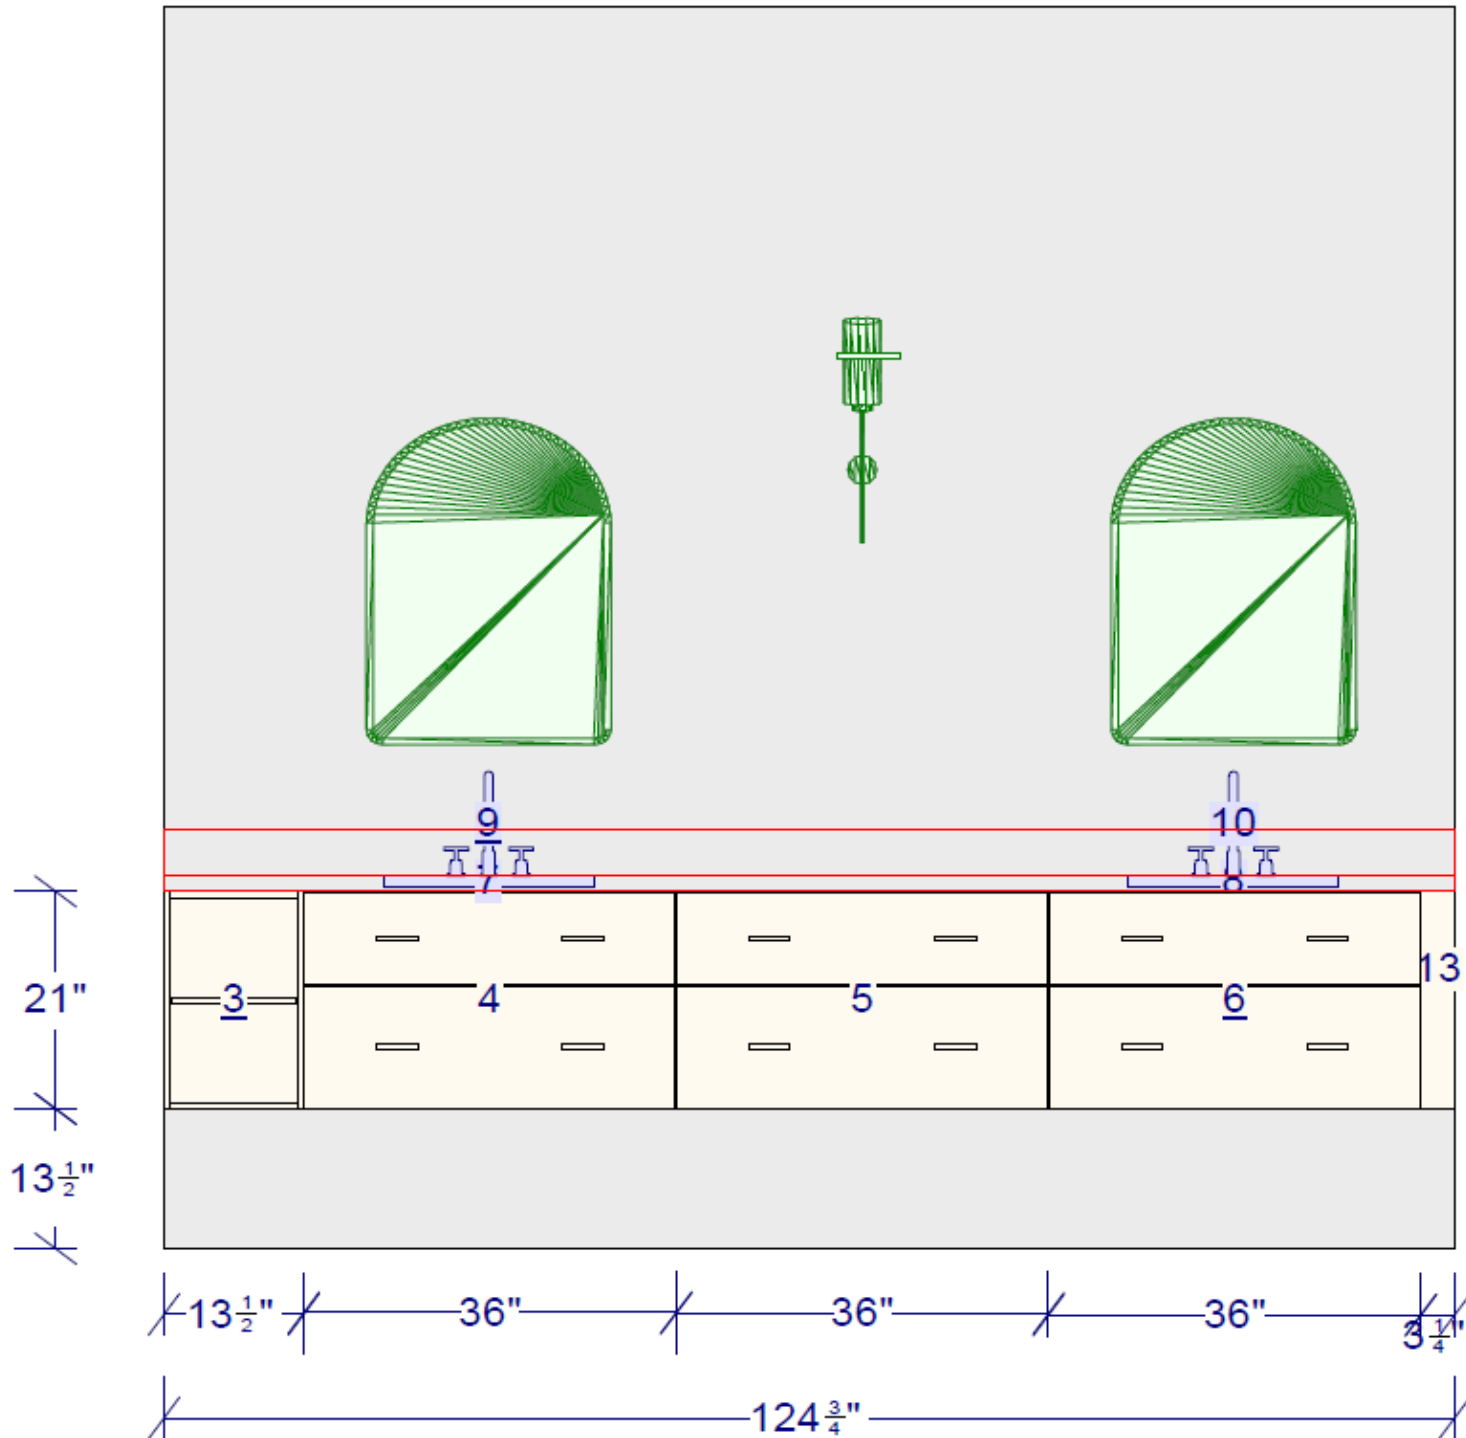

MASTER BATH