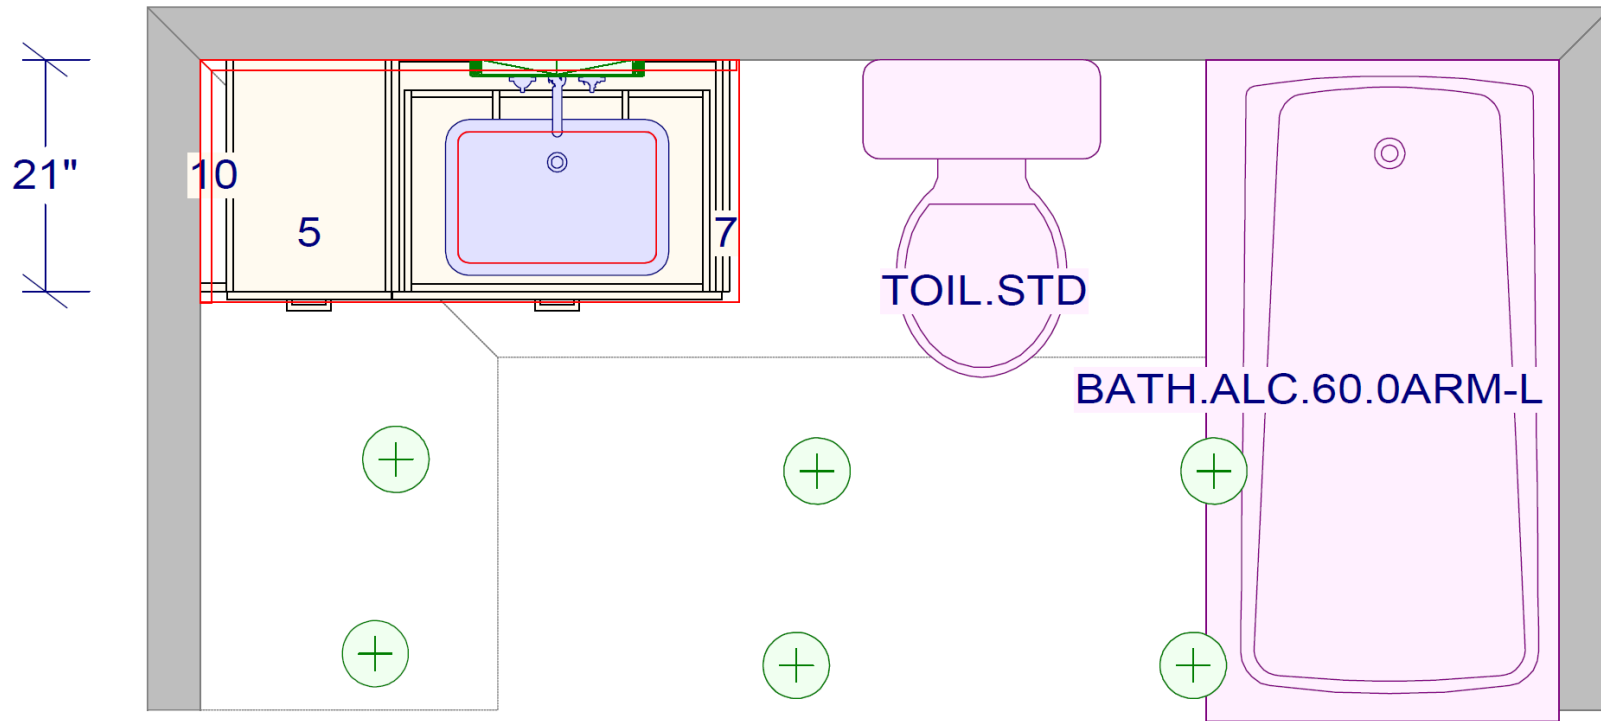

DOWNSTAIRS BATH #4

32 ³/₈"   38 ¹/₂"   36 ³/₈"   16"

48 ⁷/₈"