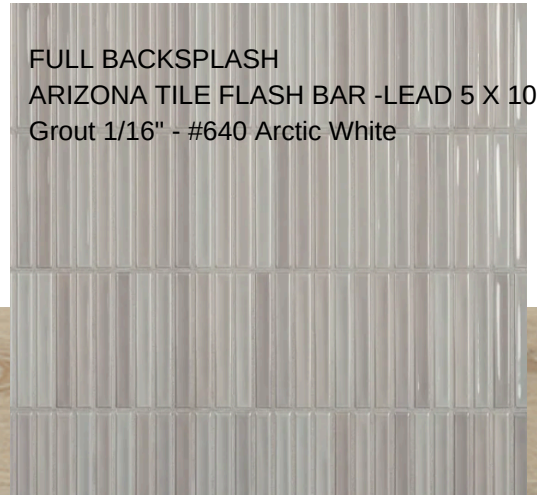

DOWNSTAIRS GAME ROOM

MinkaAire Simple 52"

Wet Bar

COUNTERTOP
Pental Quartz Sono Reale

FULL BACKSPLASH
ARIZONA TILE FLASH BAR - LEAD 5 X 10
Grout 1/16" - #640 Arctic White

DOWNSTAIRS GAME ROOM

DOWNSTAIRS GAME ROOM