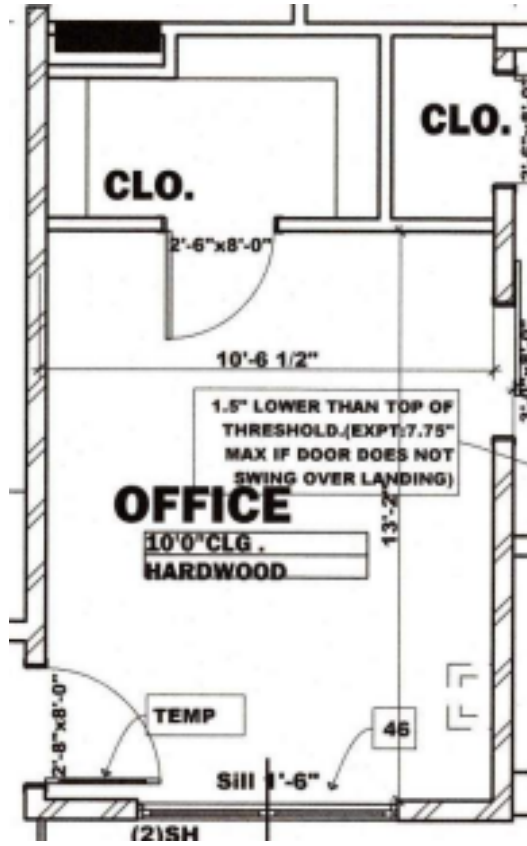

OFFICE

MinkaAire Simple 52"