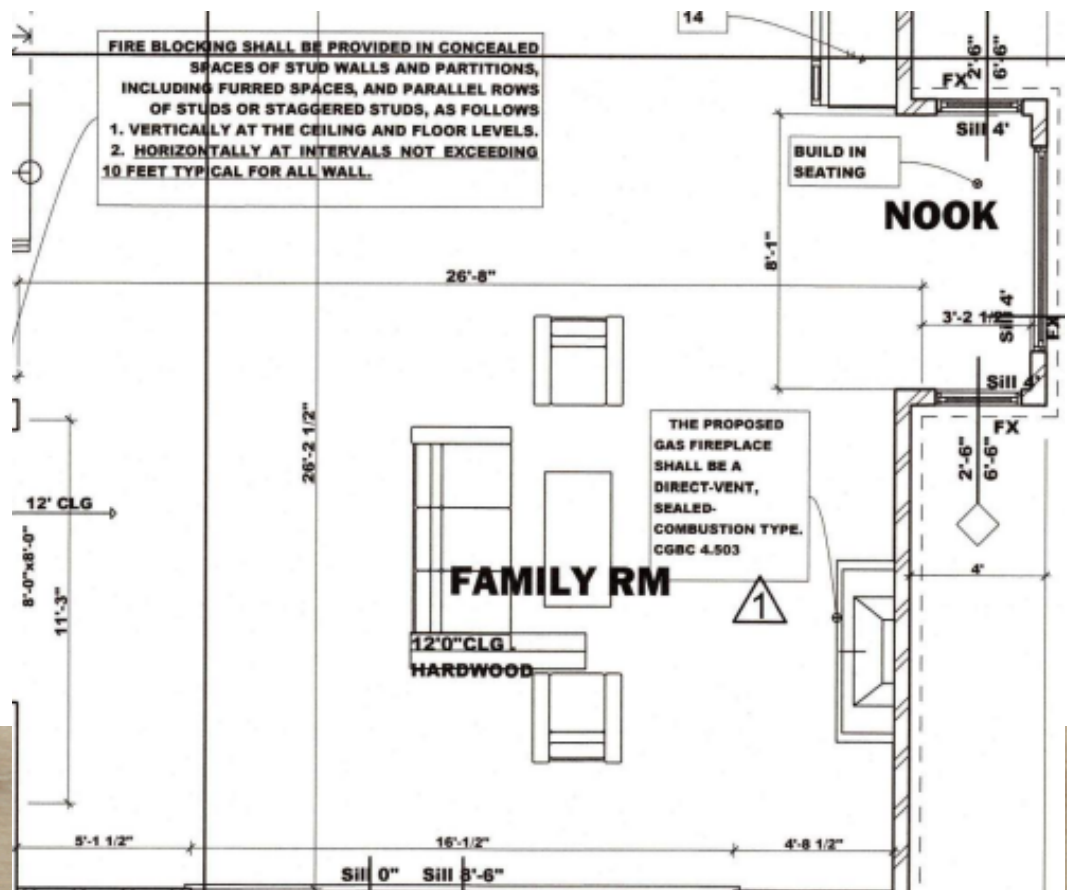

FOYER

Caylah Cluster Cylinder

FAMILY ROOM

MinkaAire Simple 52"

FIREPLACE MATERIAL:
 EMSER TECHNIQUE IVORY
 12 X 24 VERTICAL STACKED
 GROUT: 1/16" #545 Bleached Wood
 TRIM: Schluter Blanke Moonstone

KITCHEN