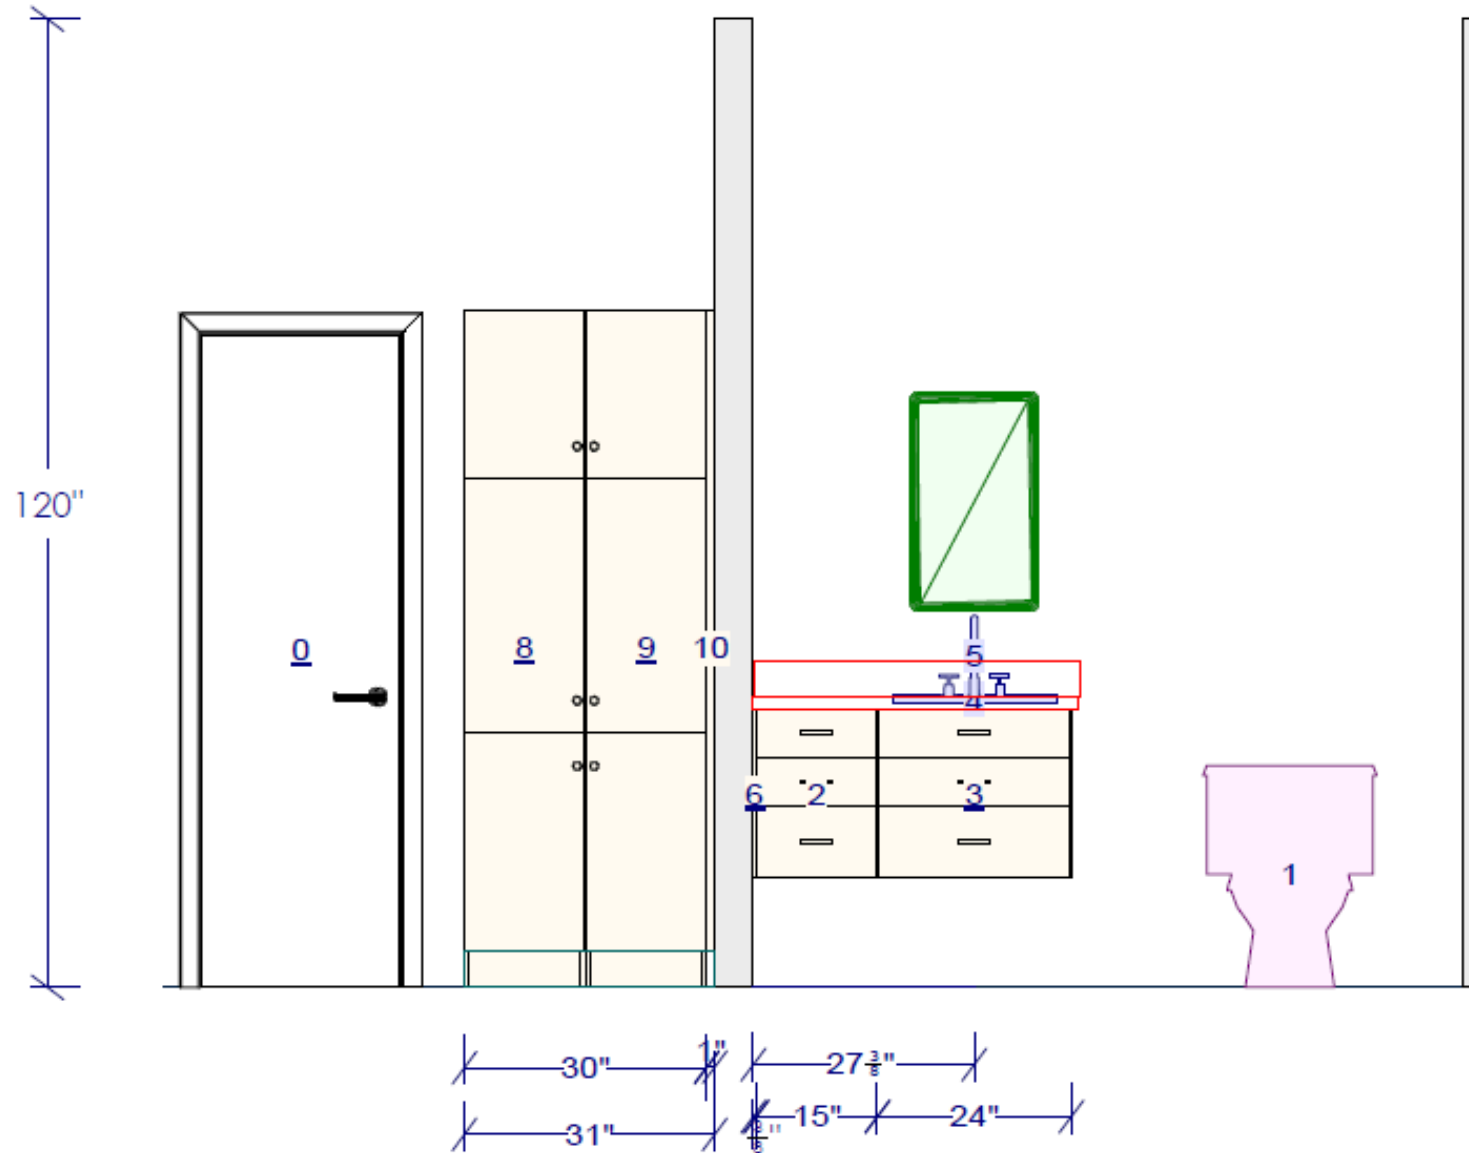

WALL TILE BEHIND SINK - TO CEILING
ARIZONA TILE FLASH BAR - LEAD 5 X 10
Grout 1/16" - #640 Arctic White

COUNTERTOP
Pental Quartz Sono Reale

POWDER BATH

POWDER

POWDER BATH

OFFICE

MinkaAire Simple 52"

MASTER BEDROOM

(IN OUR INVENTORY)

SHOWER WALL TILE (TO CEILING)

TILEBAR Enso Ash Beige

Stacked

(IN OUR INVENTORY) 120SF AVAILABLE

GROUT 1/16": #545 Bleached Wood

Schluter: TBD

MASTER BATH