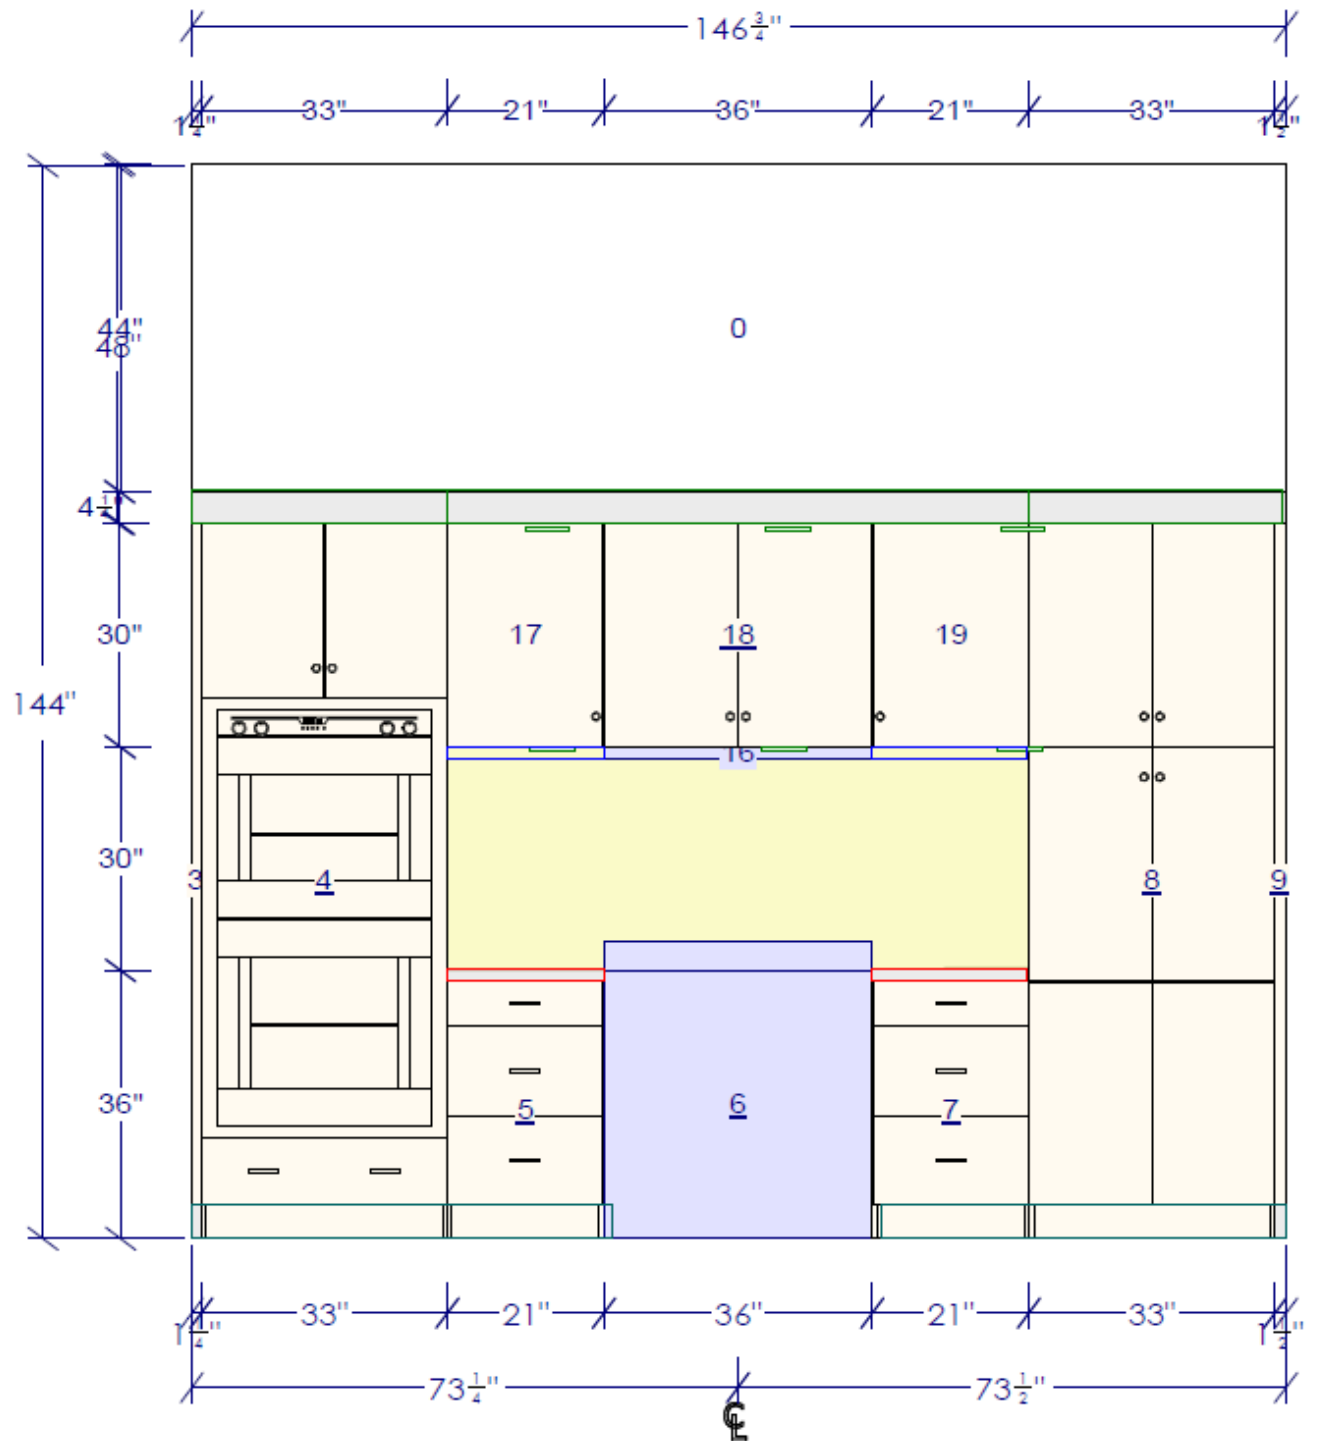

Amerock Versa 7-9/16

Ruvati Roma Pro 33" Undermount Single Basin

COUNTERTOPS; MSI QUARTZ SOLITAJ

APPLIANCES

KITCHEN

KITCHEN

KITCHEN

KITCHEN