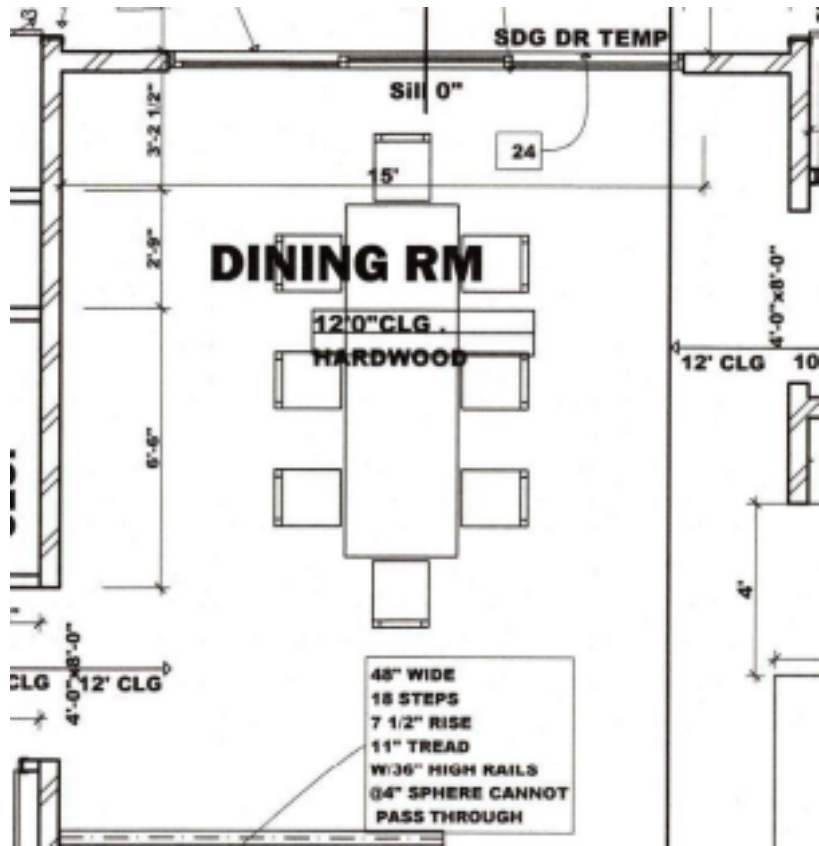

DINING

CHANDELIER (from our inventory)