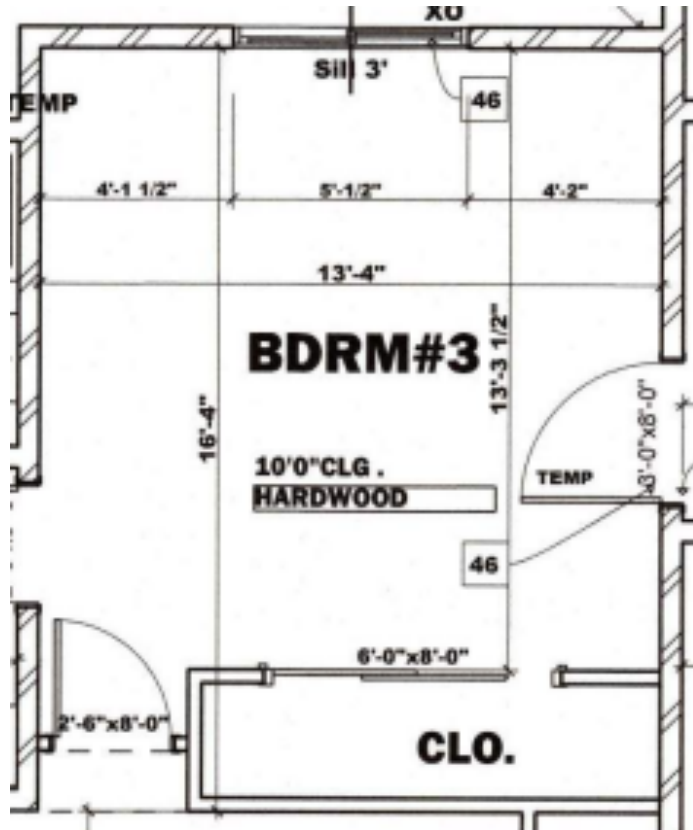

BEDROOM #3

MinkaAire Simple 52"