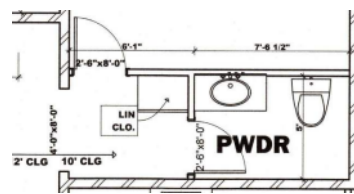

POWDER BATH

Maxim Spec 48"