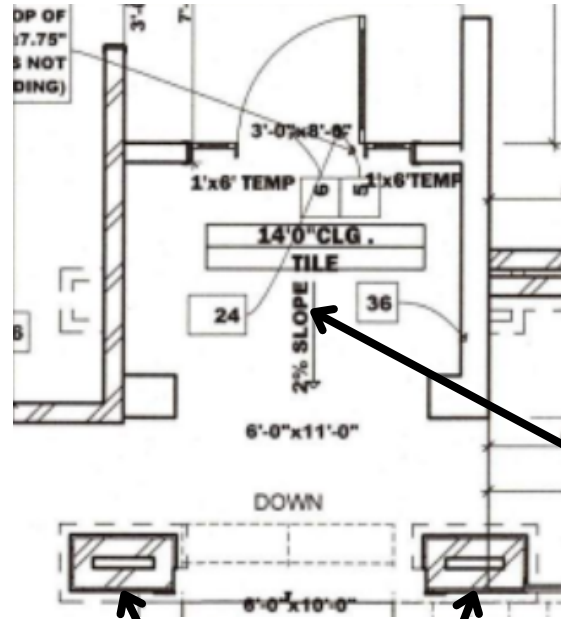

ENTRY

Freeport Large Outdoor Hanging Lantern