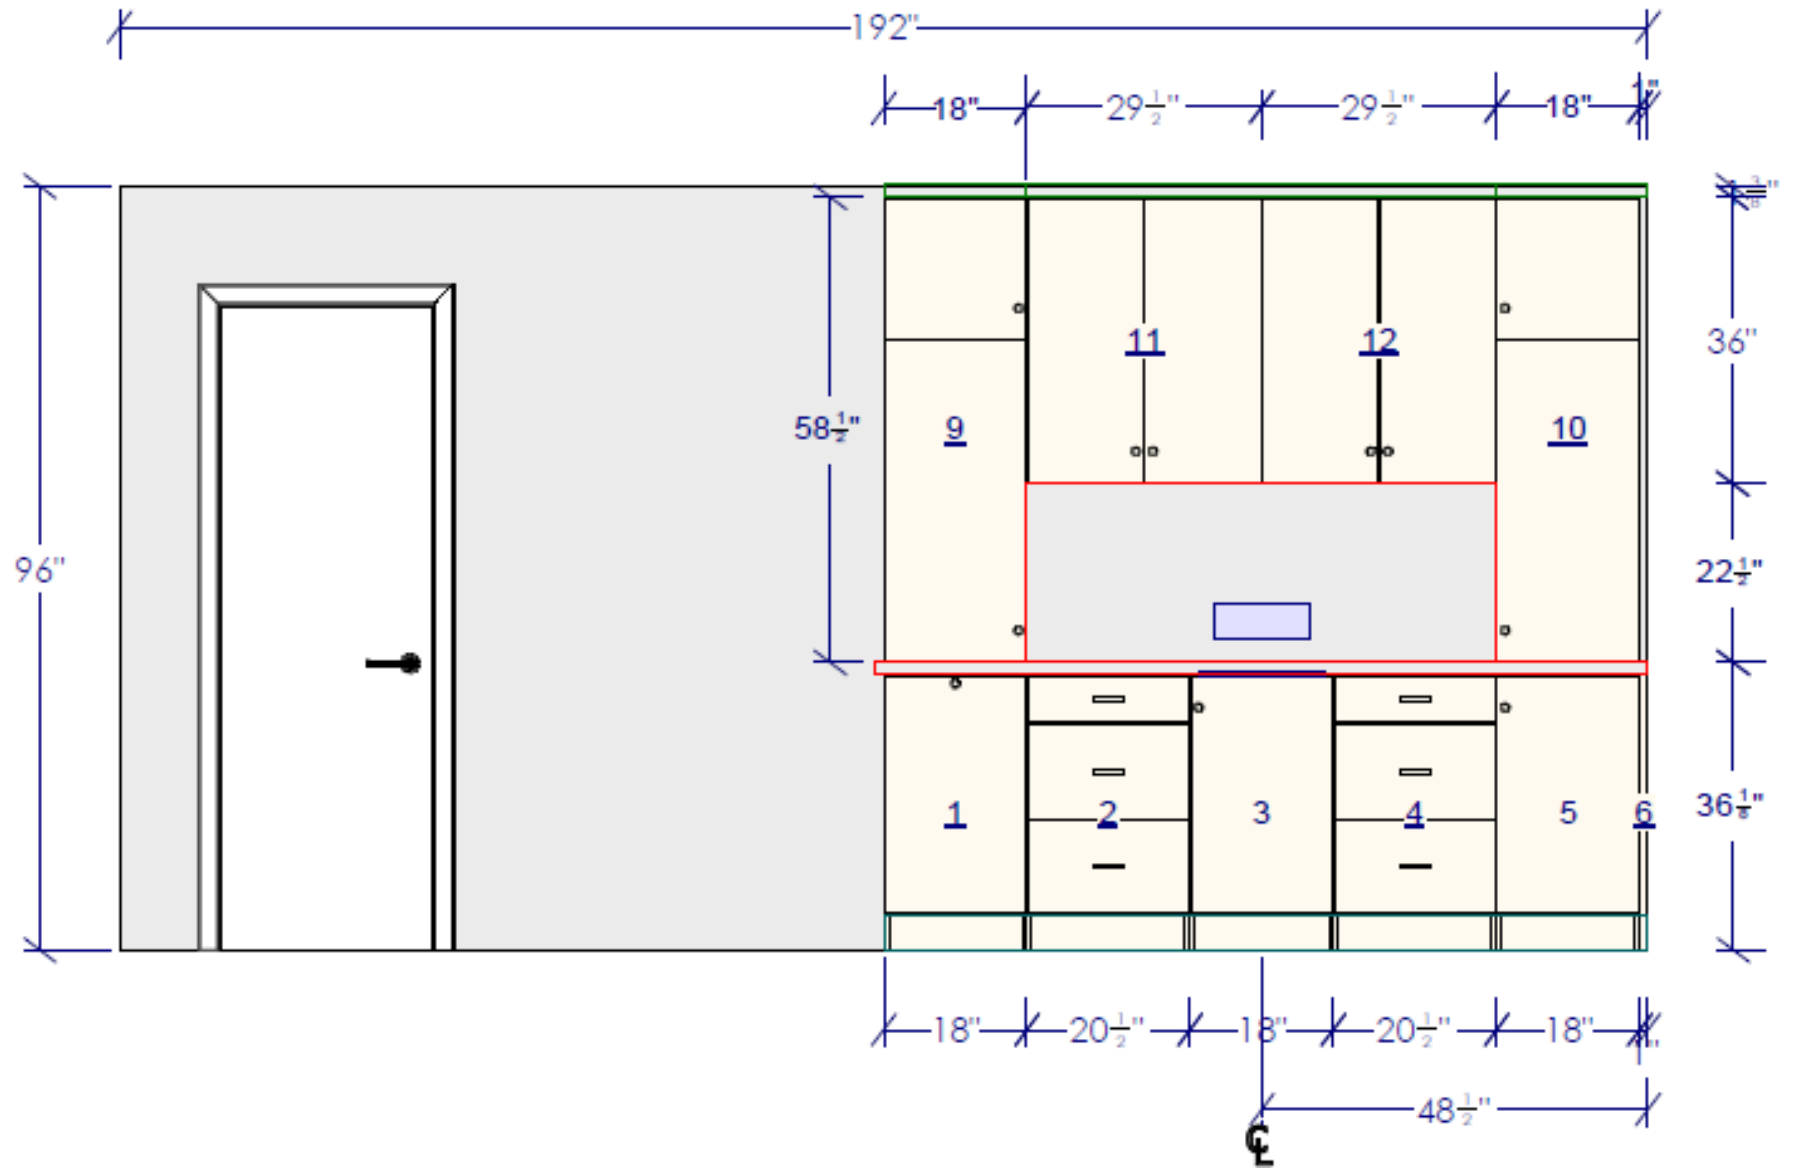

DOWNSTAIRS BATH #4

Luxury Modern Marbuzet Linear
Modern Wall Sconce 20"

COUNTERTOP
Pental Quartz Sono Reale

TILE FLOOR:
Emser 23 x 47
Network Gray 1/3 offset
Grout: #335 Winter Gray

SHOWER WALL TILE (to ceiling)
Arizona Trav Ivory
12 x 24 Horizontal stacked
Schluter: Blanke Moonstone
1/16" Grout #165 Delorean Gray