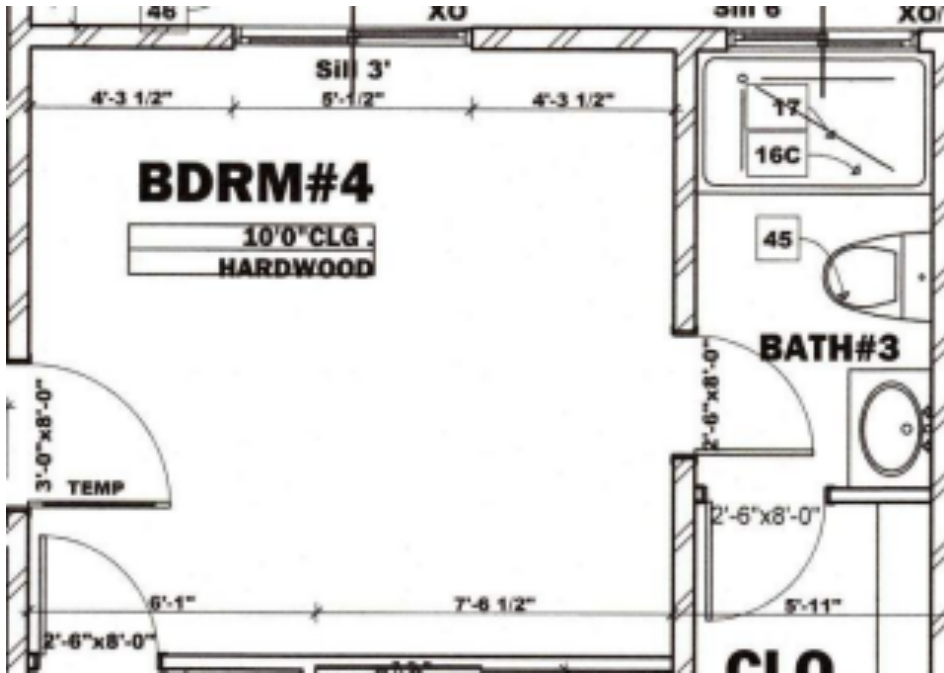

BEDROOM #4

MinkaAire Simple 52"