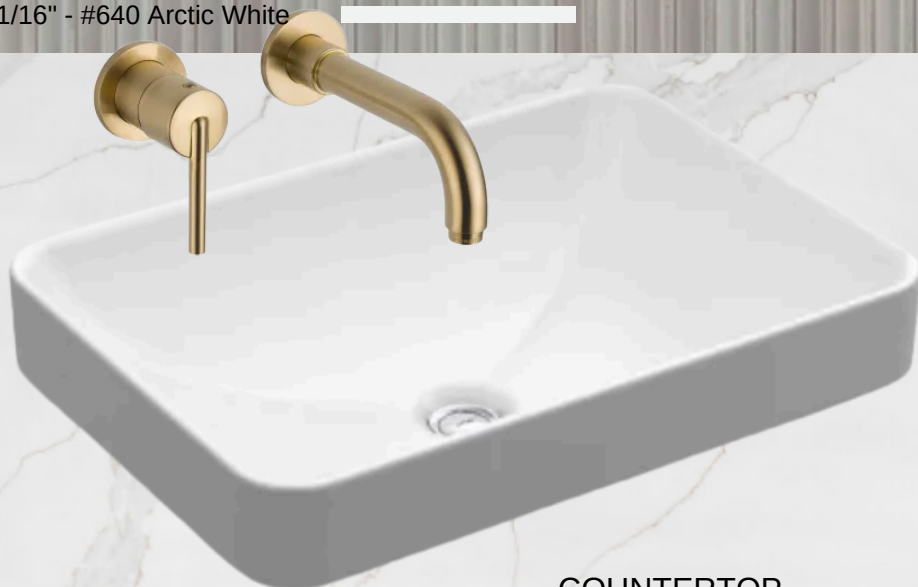

WALL TILE BEHIND SINK - TO CEILING
ARIZONA TILE FLASH BAR - LEAD 5 X 10
Grout 1/16" - #640 Arctic White

COUNTERTOP
Pental Quartz Sono Reale

POWDER BATH

POWDER

POWDER BATH

OFFICE

MinkaAire Simple 52"

MASTER BEDROOM