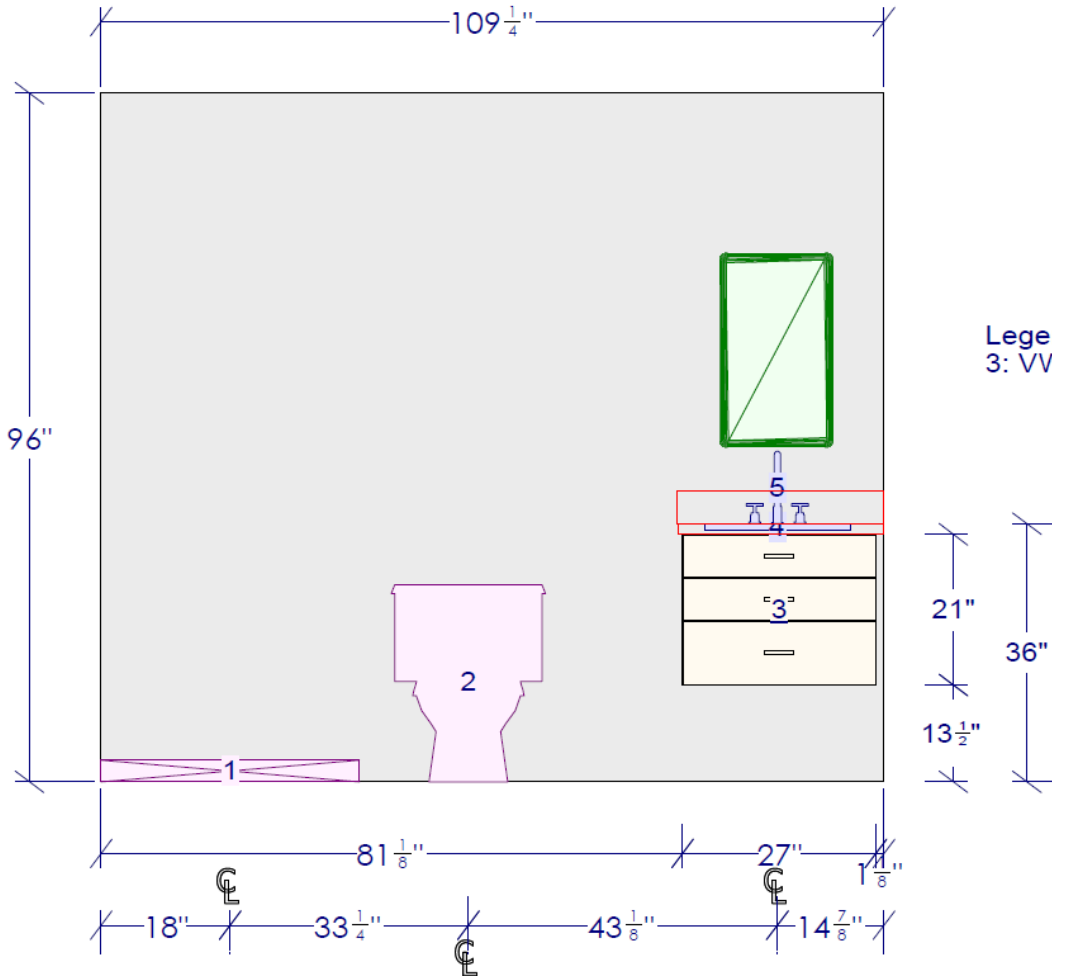

BATHROOM #3

Legge
3: VV