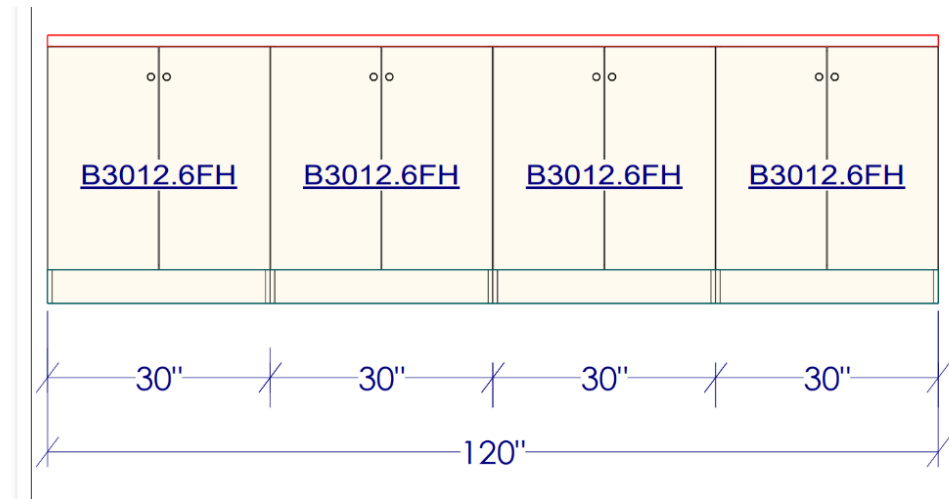

Amerock Versa 7-9/16

Ruvati Roma Pro 33" Undermount Single Basin

COUNTERTOPS; MSI QUARTZ SOLITAJ

APPLIANCES

KITCHEN

KITCHEN

KITCHEN

KITCHEN