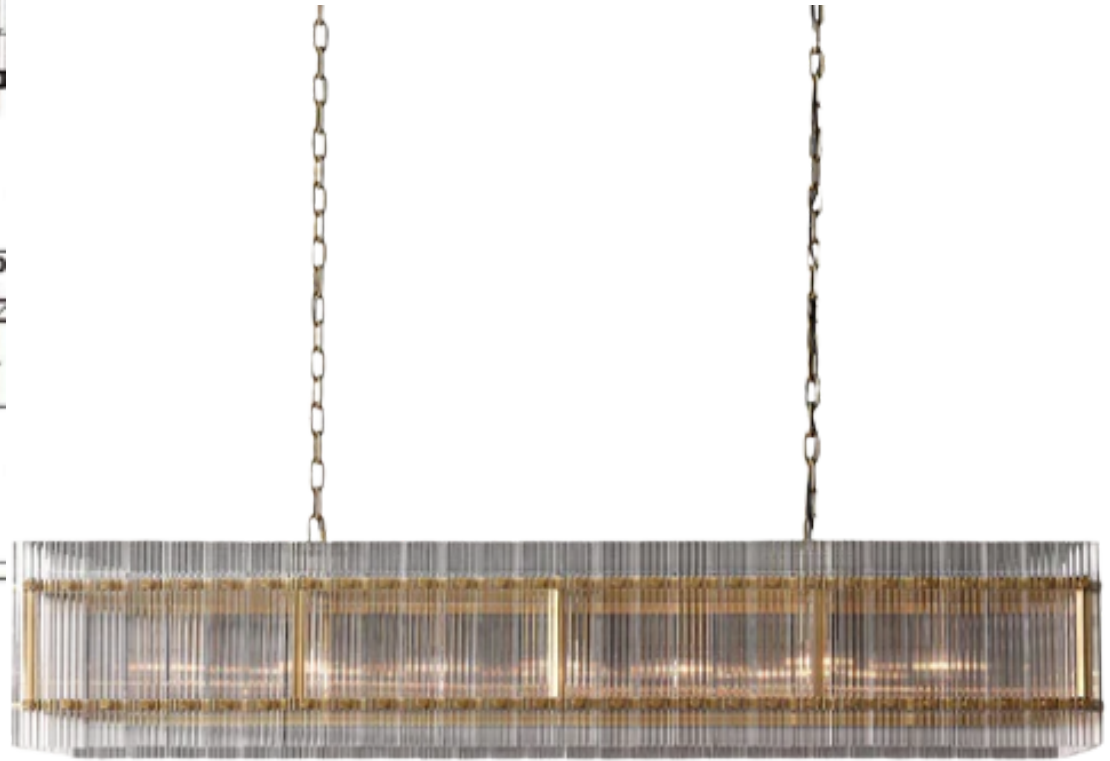

DINING

CHANDELIER (from our inventory)