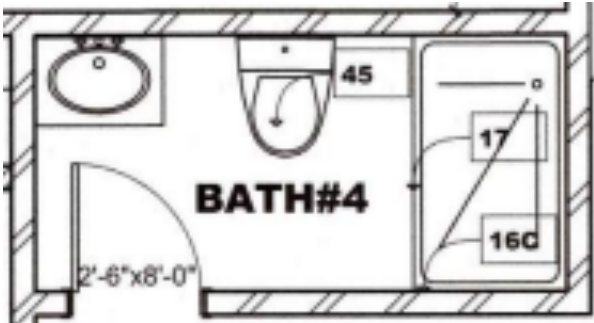

DOWNSTAIRS BATH #4