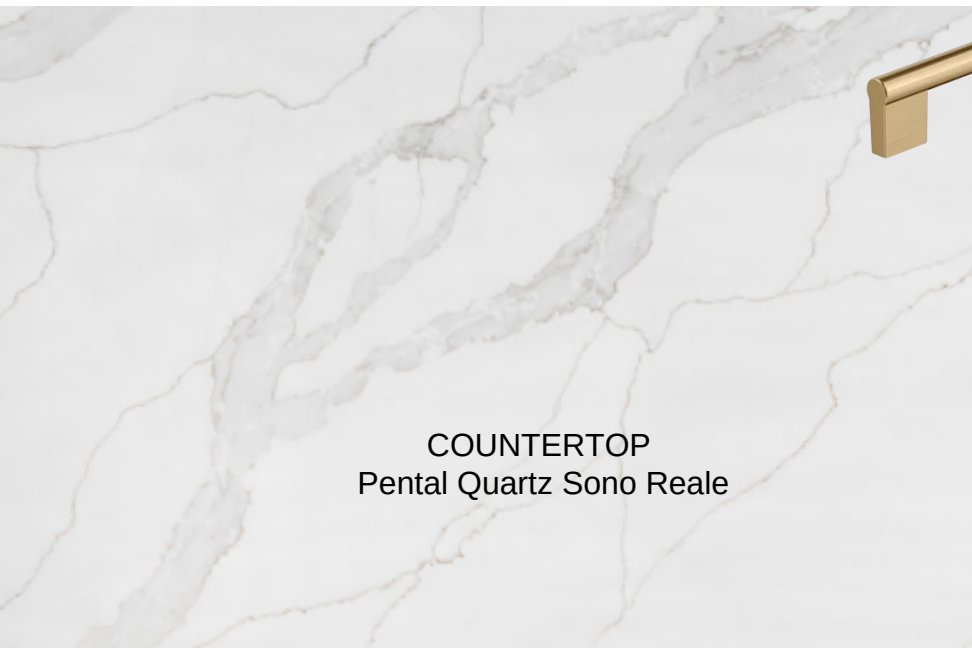

DOWNSTAIRS GAME ROOM

MinkaAire Simple 52"

Wet Bar

COUNTERTOP
Pental Quartz Sono Reale

FULL BACKSPLASH
ARIZONA TILE FLASH BAR - LEAD 5 X 10
Grout 1/16" - #640 Arctic White

DOWNSTAIRS GAME ROOM

DOWNSTAIRS GAME ROOM