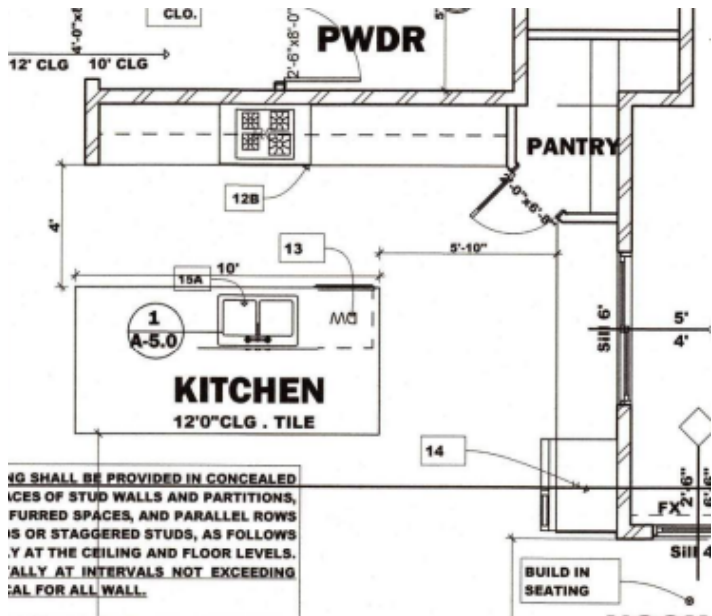

FOYER

Caylah Cluster Cylinder

FAMILY ROOM

MinkaAire Simple 52"

FIREPLACE MATERIAL:
 EMSER TECHNIQUE IVORY
 12 X 24 VERTICAL STACKED
 GROUT: 1/16" #545 Bleached Wood
 TRIM: Schluter Blanke Moonstone

KITCHEN