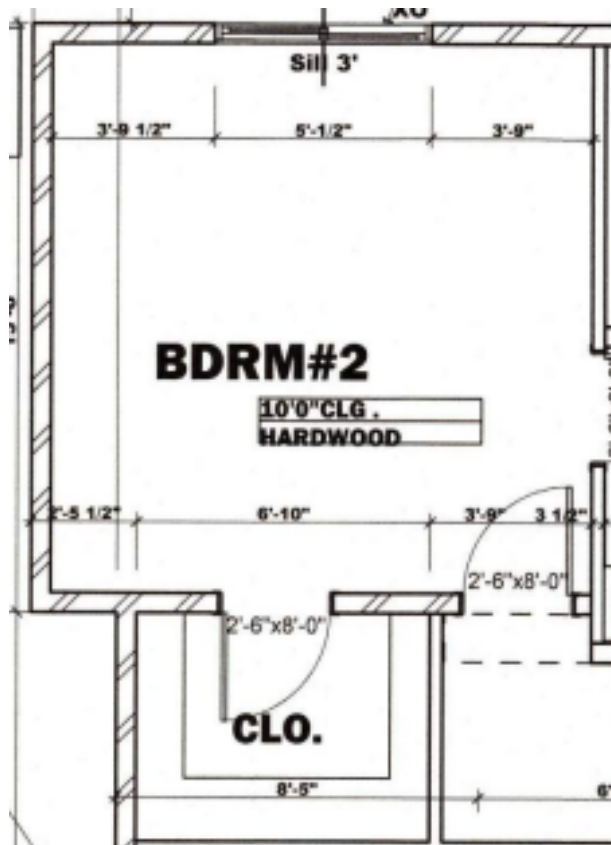

BEDROOM #2

MinkaAire Simple 52"