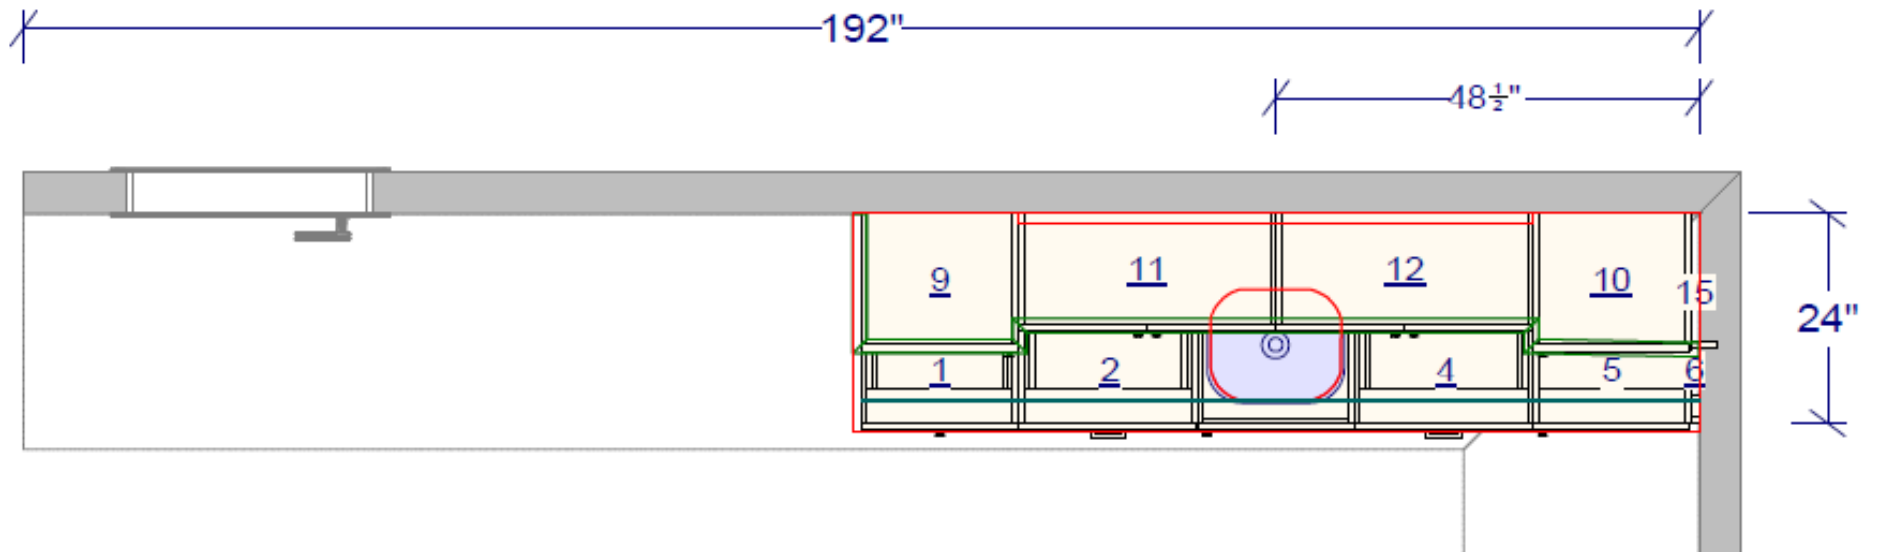

DOWNSTAIRS GAME ROOM

MinkaAire Simple 52"

Wet Bar

COUNTERTOP
Pental Quartz Sono Reale

FULL BACKSPLASH
ARIZONA TILE FLASH BAR - LEAD 5 X 10
Grout 1/16" - #640 Arctic White

DOWNSTAIRS GAME ROOM

DOWNSTAIRS GAME ROOM