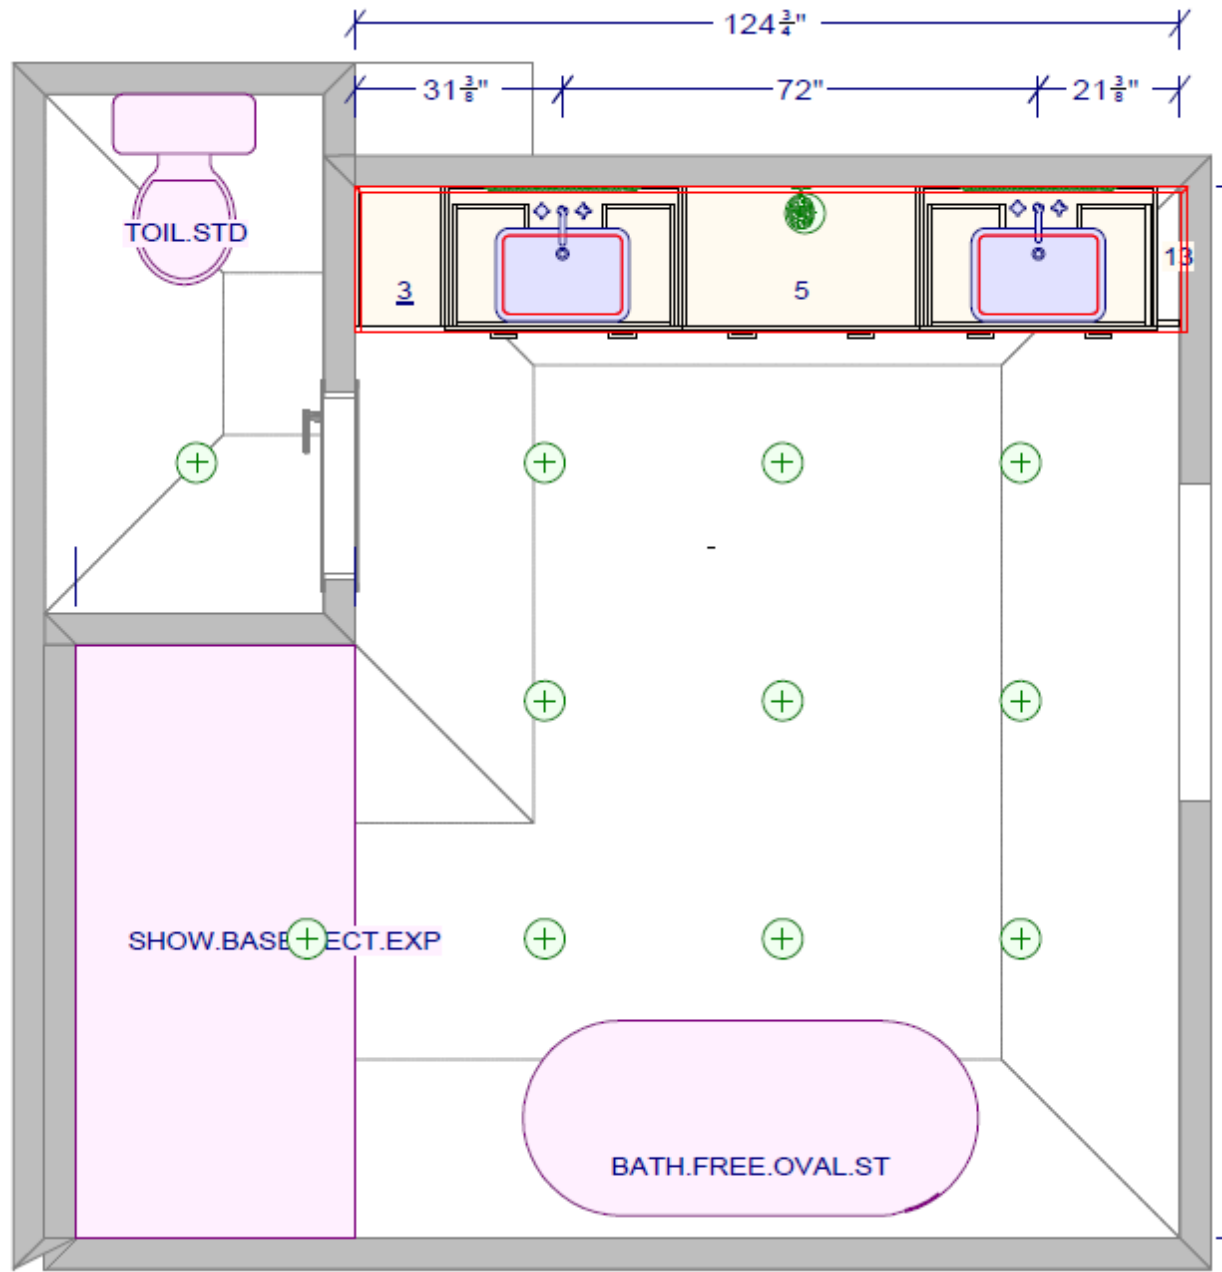

MASTER BATH