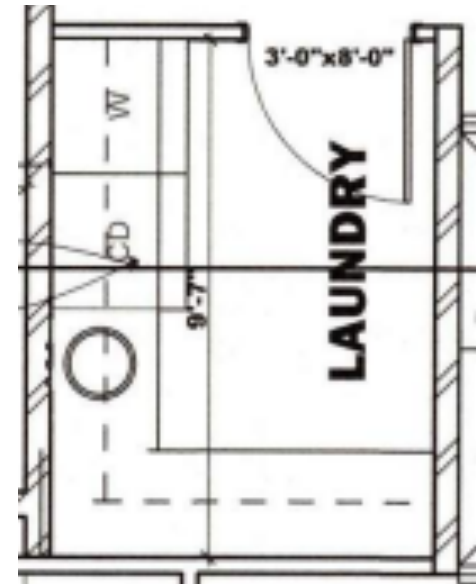

LAUNDRY

BACKSPLASH:
Napoli Sand Porcelain Stacked Mosaic
(from our inventory 47 sf)
GROUT: 1/16" #545 Bleached Wood
TRIM: Schluter Blanke Moonstone

FLOORING:
(from our inventory)
TILEBAR Parma White Polished Star & Matte Cross
GROUT: 1/16" #543 Driftwood